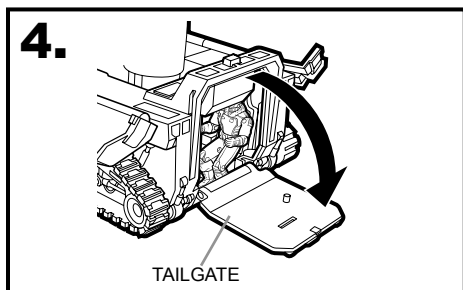

ICE SABRE™ with FROSTBITE® figure

- 1. FIGURE FITS INSIDE COCKPIT**
- 2. PIVOTING FRONT SKIS**
- 3. FIGURE FITS INSIDE GUN STATION**
- 4. DOORS OPEN**
- 5. LAUNCHER FIRES MULTIPLE MISSILES**
- 6. POP-UP GUN STATION**

AGES 5+

56690/61176 Asst.

WARNING:

CHOKING HAZARD—Small parts.
Not for children under 3 years.

ICE SABRE™ FEATURES

Includes vehicle, figure and missiles.

1. Pull skis forward for driving position. The skis can be pivoted.
- 2a. Press button to raise gunner station.
- 2b. Insert missiles into launch bays. Press buttons to fire missiles.
3. Open canopy. Figure fits inside cockpit.
4. Open tailgate. A figure can be placed on the tailgate or inside vehicle.